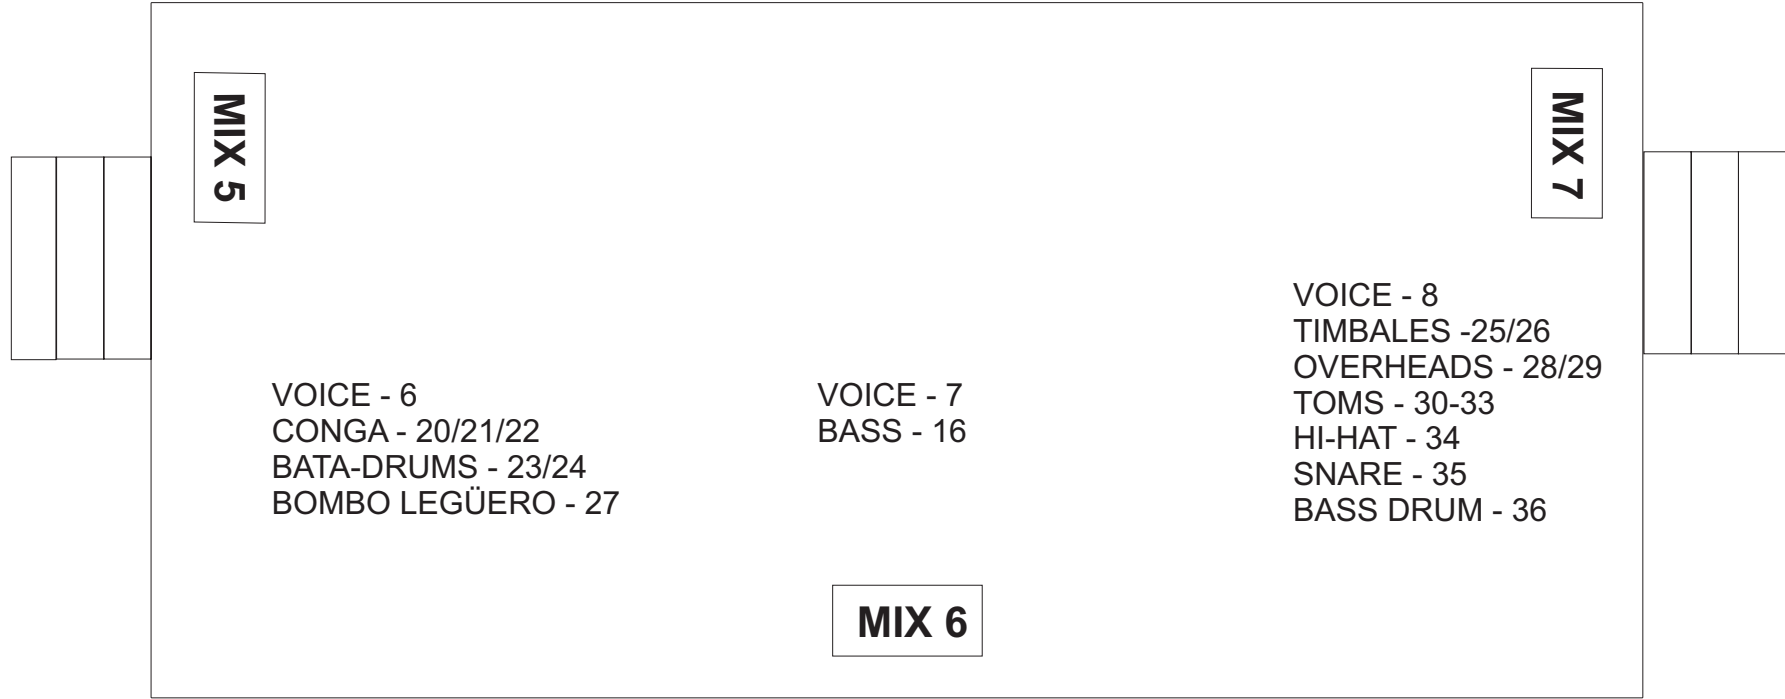

600 cm

240 cm

MIX 5

MIX 7

MIX 6

VOICE - 6
CONGA - 20/21/22
BATA-DRUMS - 23/24
BOMBO LEGÜERO - 27

VOICE - 7
BASS - 16

VOICE - 8
TIMBALES - 25/26
OVERHEADS - 28/29
TOMS - 30-33
HI-HAT - 34
SNARE - 35
BASS DRUM - 36

VOICE - 3
STEEL GUITAR - 14
CAJON - 18
BONGO - 19

VOICE - 1
SAX - 9

MIX 1

VOICE - 2
GUITAR - 12
E-GUITAR - 17
TIPLE - 15

MIX 2

VOICE - 4
VIOLIN - 10
GUITAR - 13

MIX 3

VOICE - 5
CUATRO/CHAR - 11

MIX 4